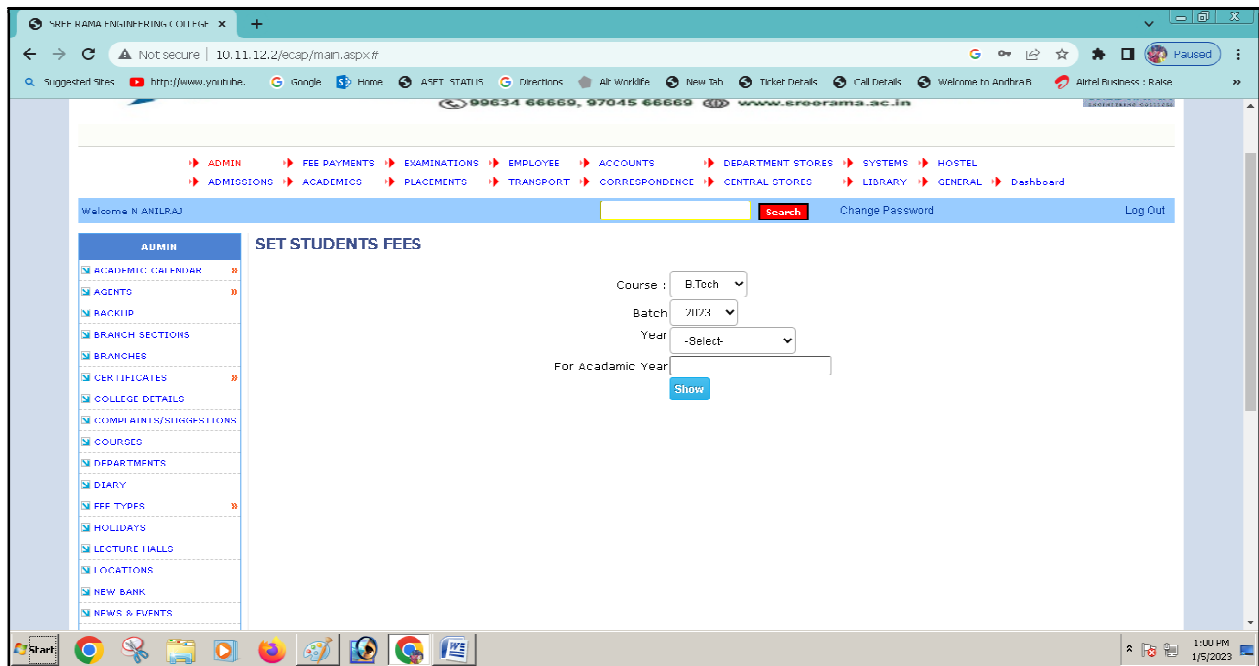

ADMIN: FEE TYPES: SET COMMITTED FEES

ADMIN: FEE TYPES: SET STUDENTS FEES